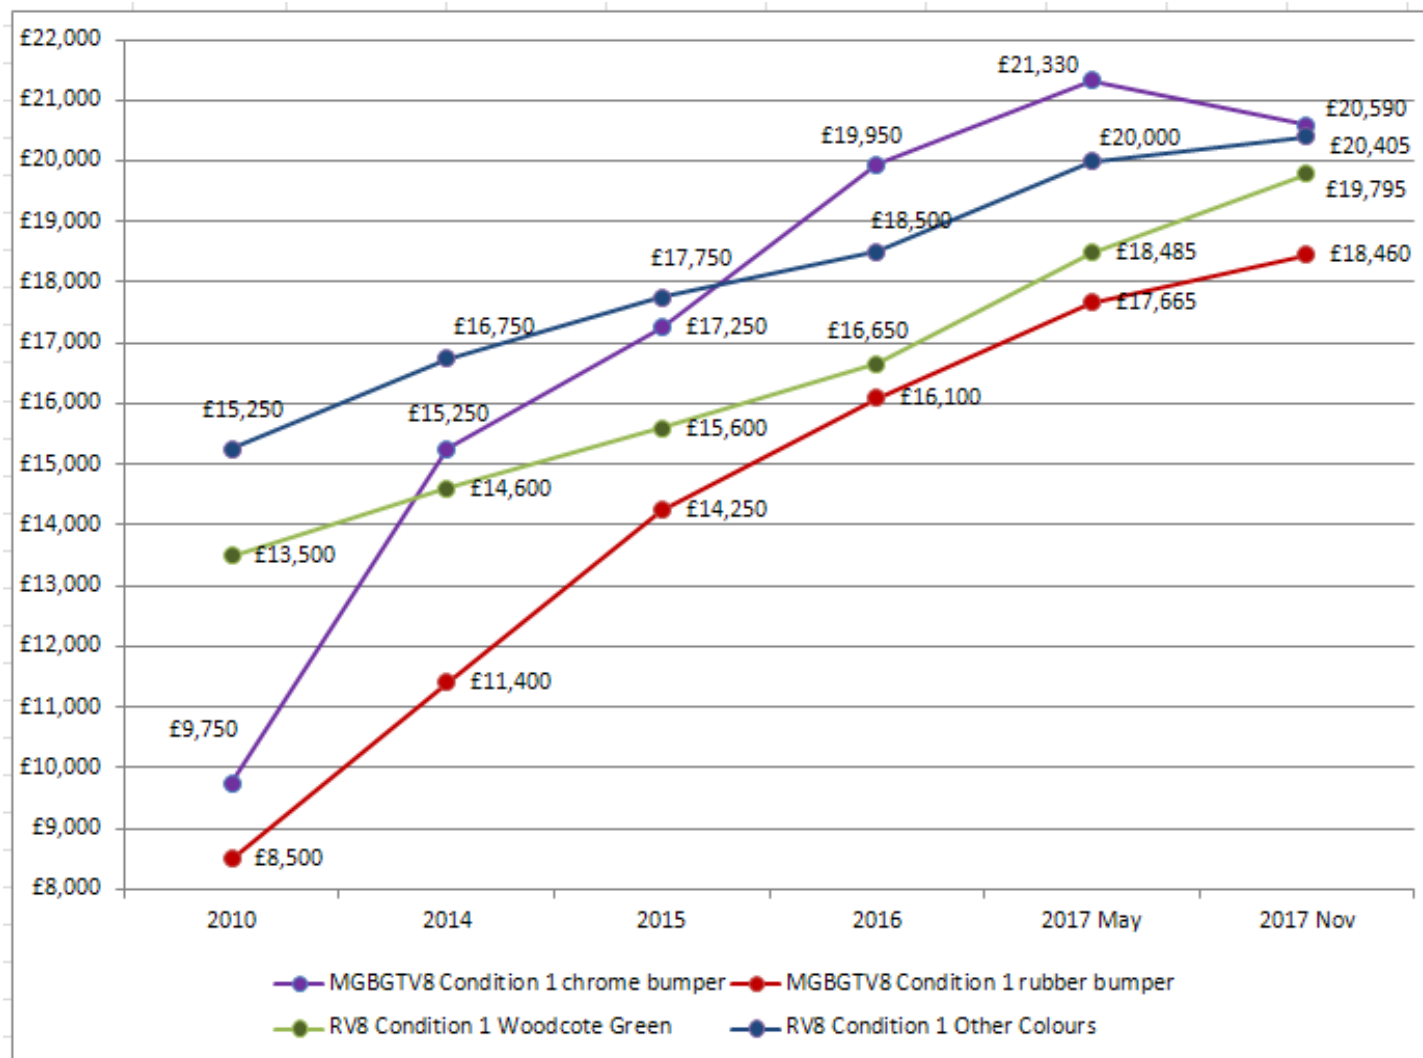

MGBGTV8 and MG RV8 price review – November 2017

MGBGTV8 and RV8 Condition 1 prices from 2010 to November 2017

PRODUCTION

MG model

MGBGTV8 chrome bumper 1974
 MGBGTV8 rubber bumper 1975/76
 MG RV8 Woodcote Green 1992/96
 MG RV8 other colours 1992/96

Years built	Number built	Easy to find?	Sought after?
1972/74	1856	☆	☆☆☆☆
1975/76	735	☆	☆☆☆☆
1992/96	1269	☆☆	☆☆☆☆
1992/96	713	☆☆	☆☆☆☆

PRICE GUIDE

Condition 1	Condition 2	Condition 3
20,590	14,970	9,275
18,460	14,750	9,260
19,795	15,570	10,620
20,405	15,565	11,050