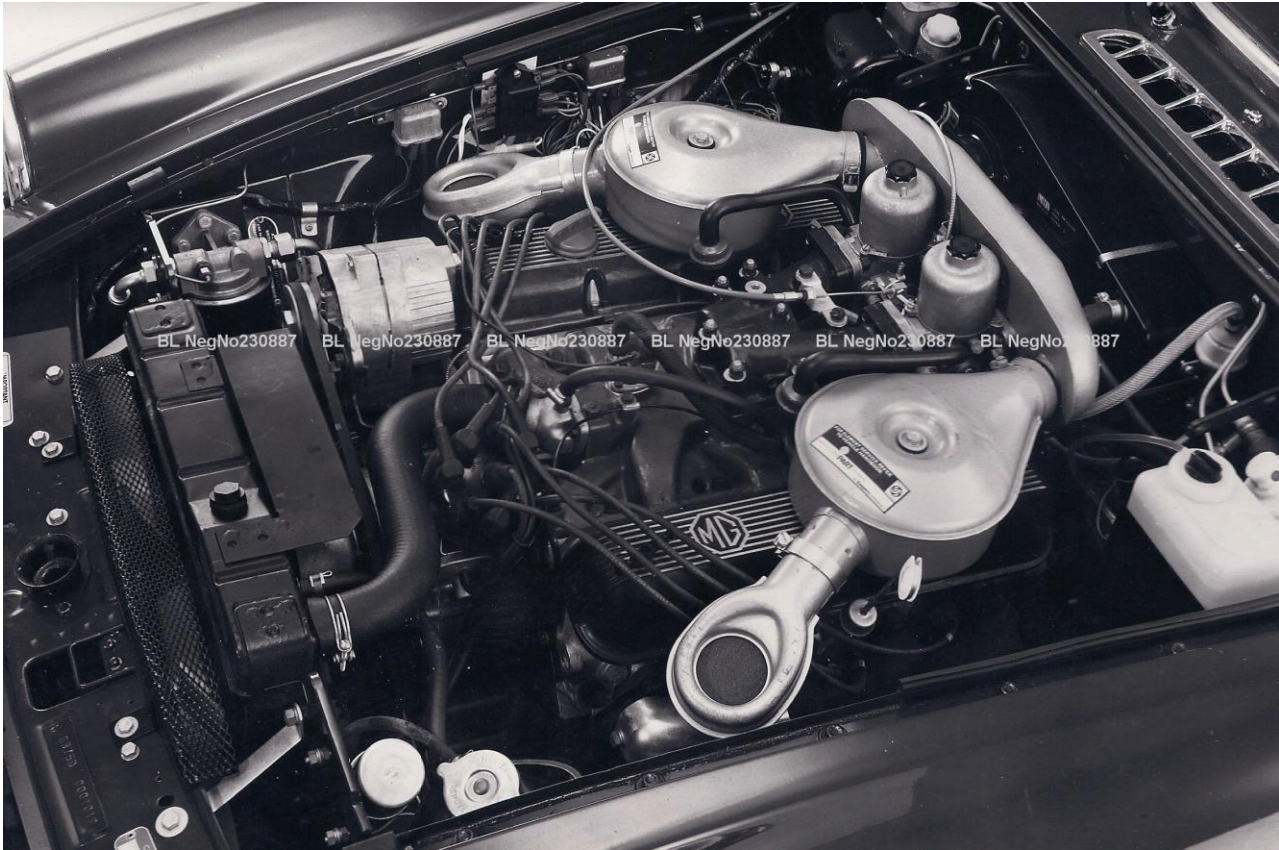

MGBGTV8 launch in August 1973 – BL photos

Engine bay above NS wing – NegNo230887

MGBGTV8 grille - NegNo230891