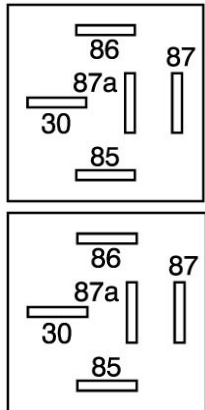

## Relays and wiring kit for MGB/MGBGTV8 headlamps supplied by Moss Europe

Layout of relay terminals

<https://www.moss-europe.co.uk/relay-kit-headlamp-117-515.html>