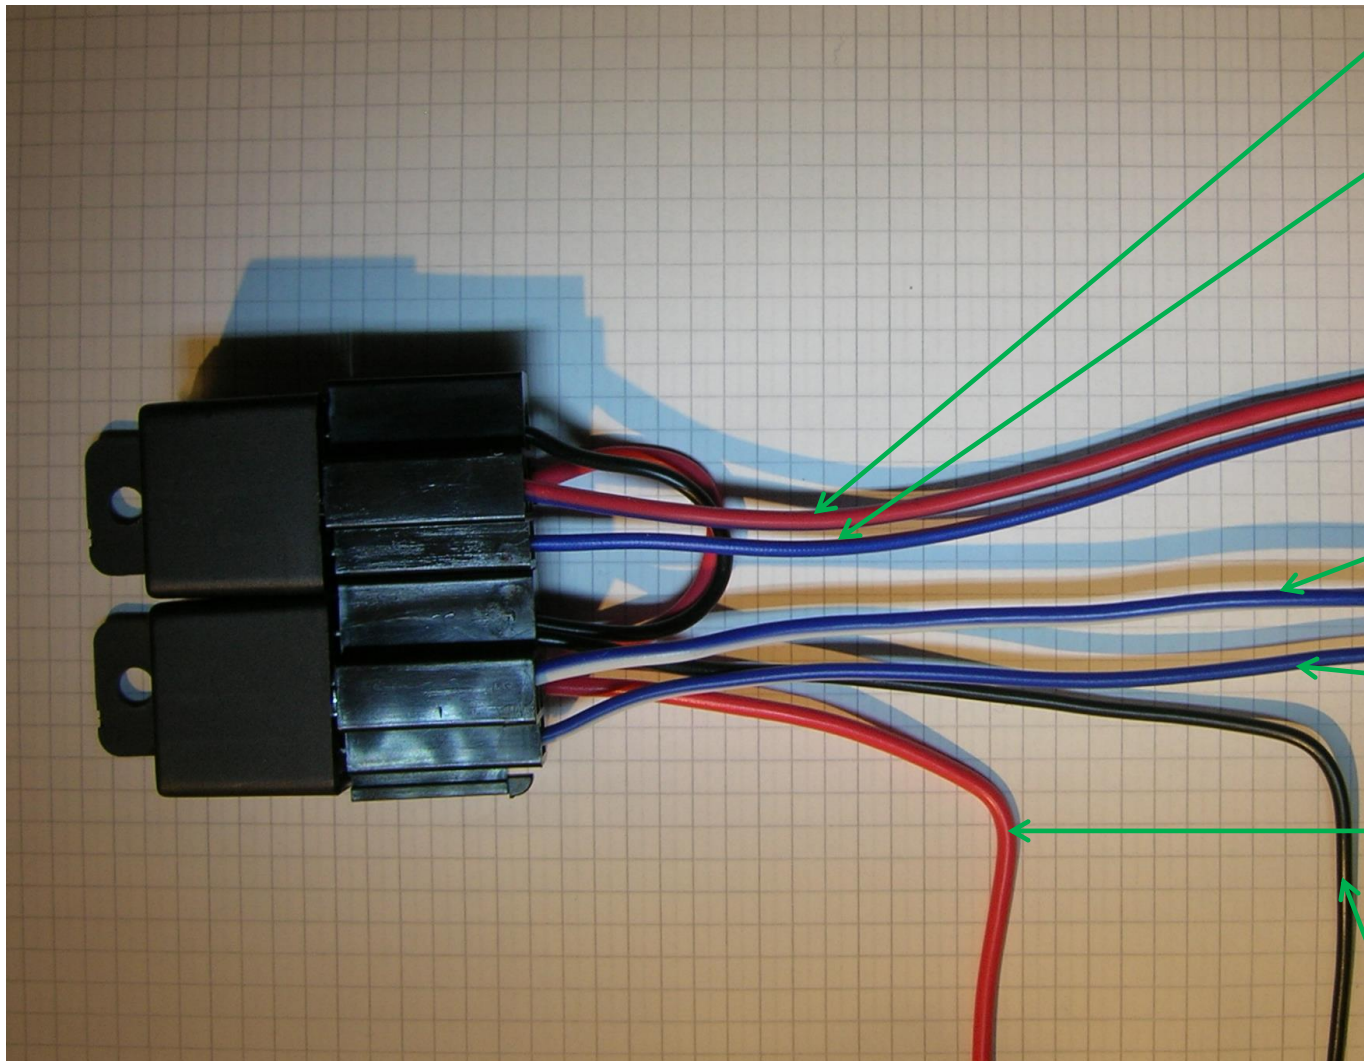

## Relays and wiring kit for MGB/MGBGTV8 headlamps supplied by Moss Europe

Layout of relay terminals

<https://www.moss-europe.co.uk/relay-kit-headlamp-117-515.html>