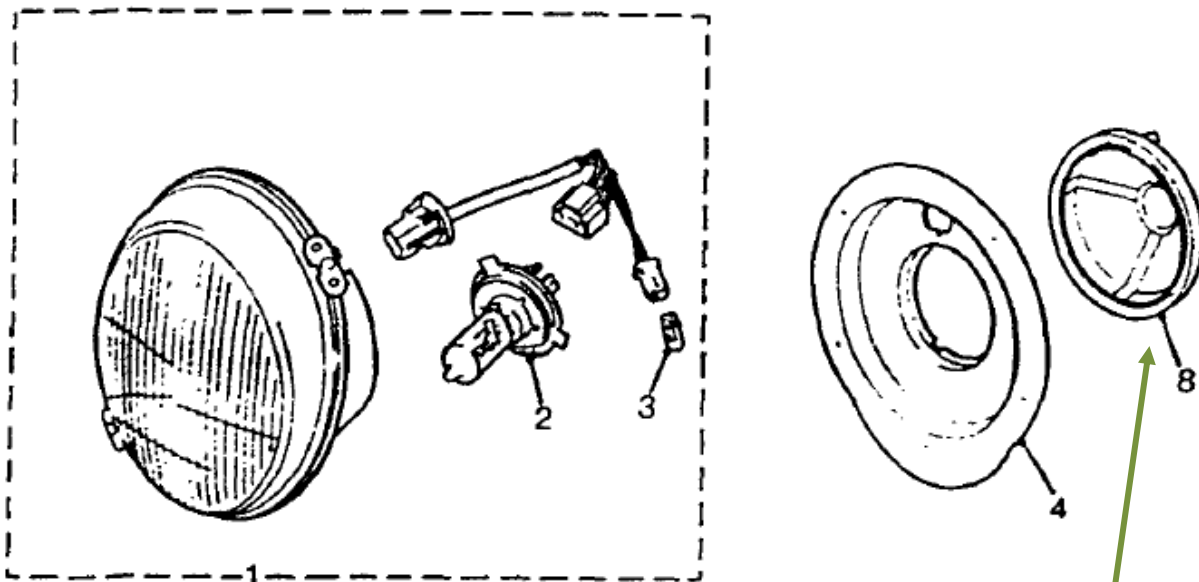

Wanted – RV8 Access Cap for headlight – part number ZKC6442

Illus	Part Number	123456	Description	Quantity
LAMPS-FRONT				
1	ZKC 6427		HEADLAMP ASSEMBLY	2
1	ZKC 6512		HEADLAMP ASSEMBLY	2
2	GLB 472		Bulb-main/dip-12v 60/55w	2
3	GLB 501		Bulb-sidelight-12v 5w	2
4	ZKC 6459		Cover-rear	2
5	ZKC 6441		Bracket-retaining-front	2
6	SE 104161		Screw-bracket	2
7	WA 104001		Washer-plain	2
8	ZKC 6442		Cap-access	2
9	ZKC 6428		LAMP-DIRECTION INDICATOR	2
10	GLB 382		Bulb-12v 21w	2
11	AB 606068		Screw-lamp	4
12	WC 704068		Washer-screw	4
	ZKC 6431		LAMP-FRONT FOG-RH	1
13	ZKC 6447		LAMP-FRONT FOG-LH	1
14	GLB 453		Bulb-12v 55w	2
15	FS 105201		Bolt-fog lamp	6
16	ZKC 6455		LAMP-SIDE REPEATER	2
17	GLB 501		Bulb-12v 5w	2

Wanted - RV8 Access Cap – ZKC6442

Andreas Adam, an RV8 enthusiast in Germany, has tried to get a replacement part – ZKC6442 Access Cap – from the usual specialist RV8 spares and replacement parts providers but without success as the part seems to be out of stock or even NLA. Does any fellow RV8 member have a spare RV8 Access Cap they could supply to Andreas or any information as to any supplier who might have one?