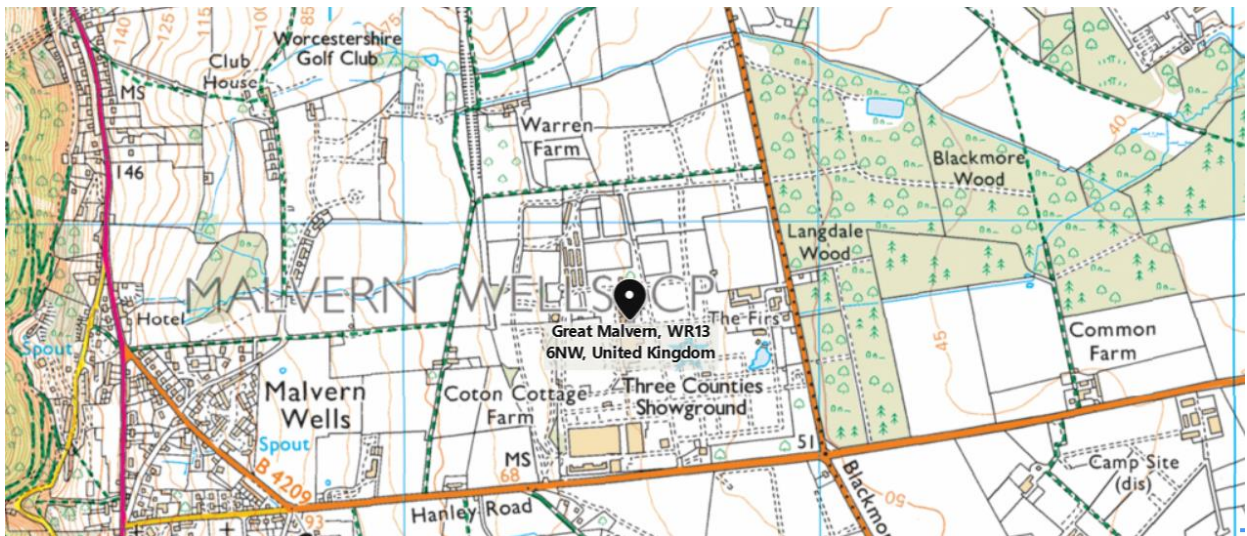

Triumph-MG Super Show at Malvern on Friday 13th to Sunday 15th August 2021

Three Counties Showground, Malvern, Worcestershire
Satnav: **WR13 6NW**