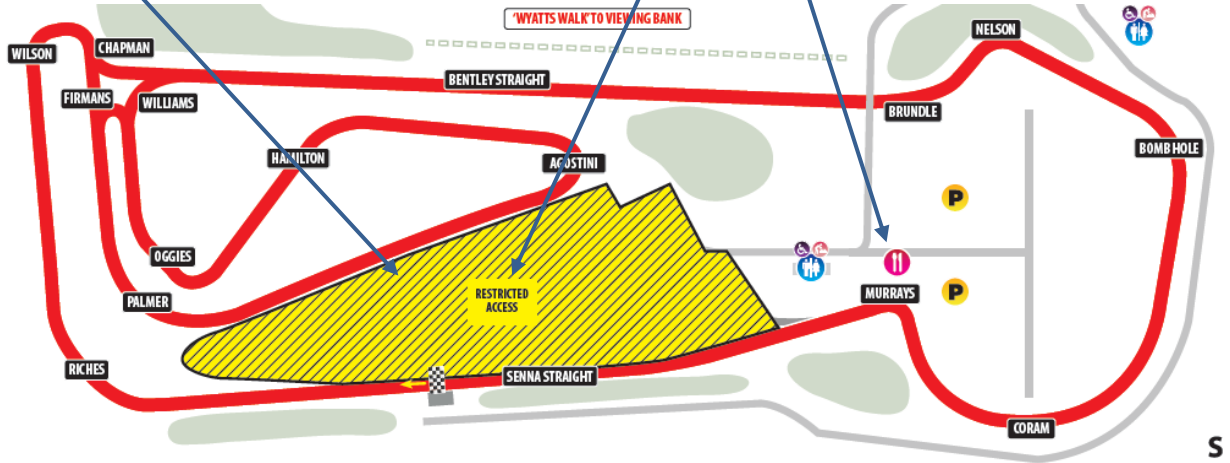

# Snetterton – layout for Saturday 5<sup>th</sup> September 2020 - MG Car Club race meeting

## Covid Layout at Snetterton Circuit

The website shows a “Restricted Access” area where visitors/spectators do not have access. Sadly it looks as if Tyrells Restaurant is within the “**Restricted Access**” area into which visitors/spectators will not have access.

Note **snack bar** is shown near **Murrays corner** and the parking areas.

Tyrells Restaurant is here

## Normal layout at Snetterton Circuit

Note Tyrells Restaurant is here:

Tyrells Restaurant

Facilities near parking area and “Snack Bar” location