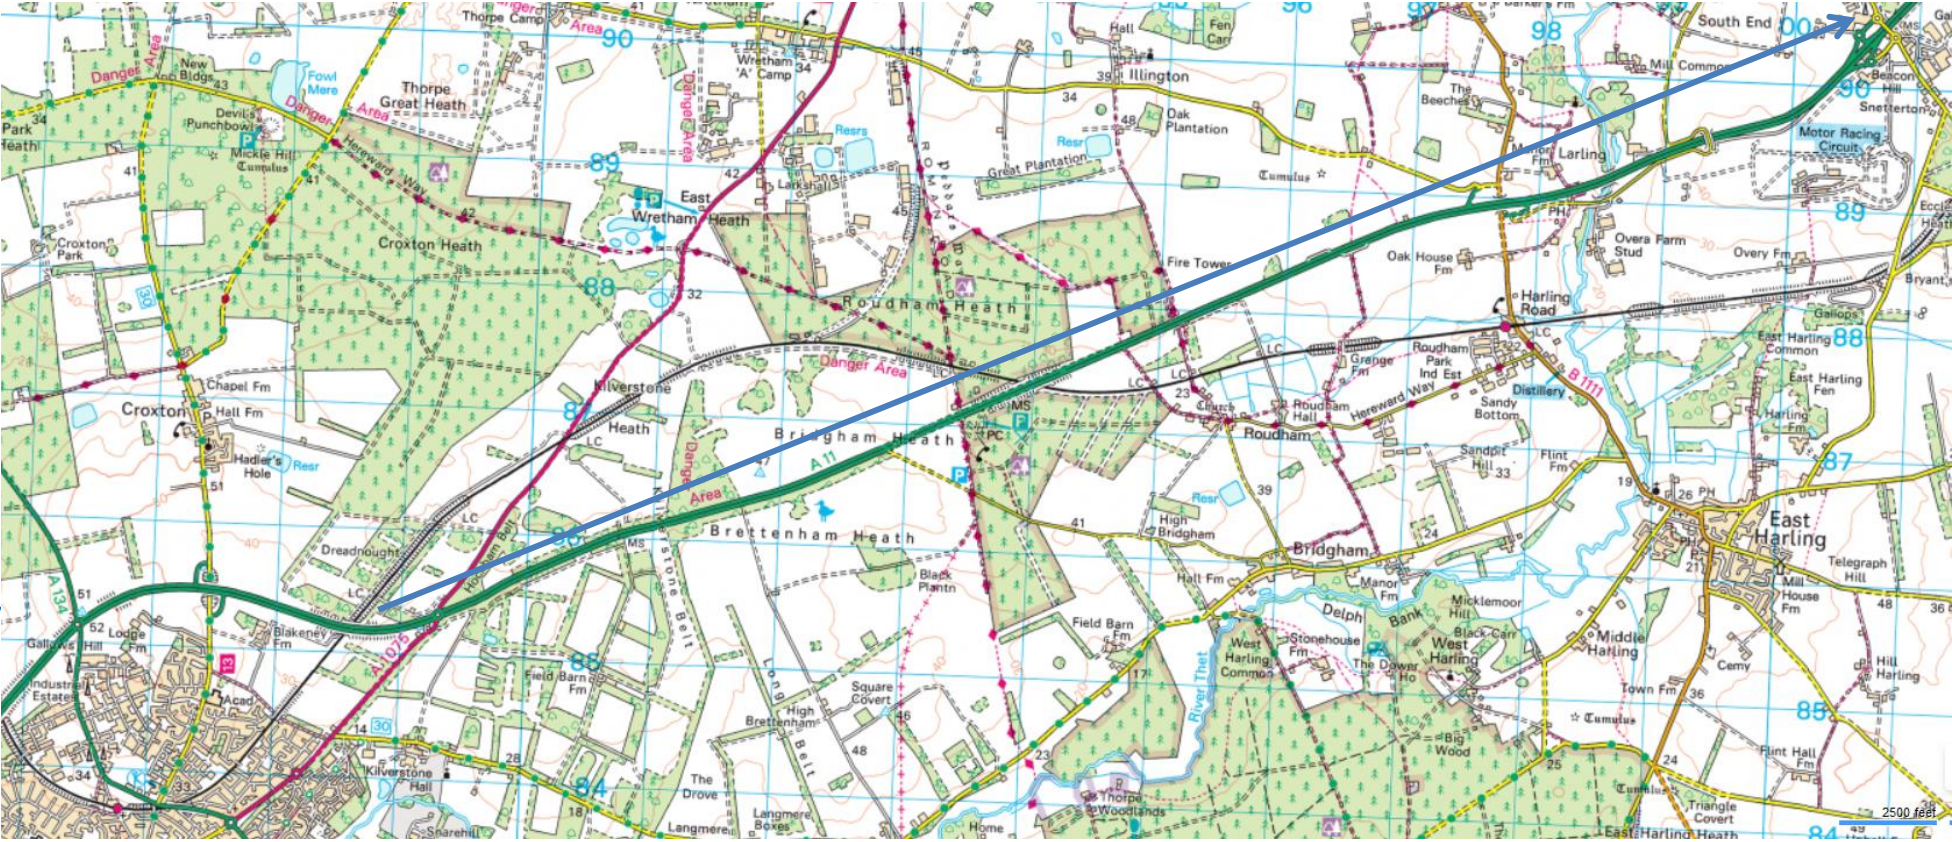

Snetterton Circuit – postcode for satnav: **NR16 2JU**

Tyrells Restaurant

Parking area

Snetterton Circuit – postcode for satnav: NR16 2JU

From Thetford via the bypass and then on the A11 to Snetterton Circuit

Snetterton Circuit – postcode for satnav: **NR16 2JU**

From the M11, A1(M) or the M1 – head east for Thetford