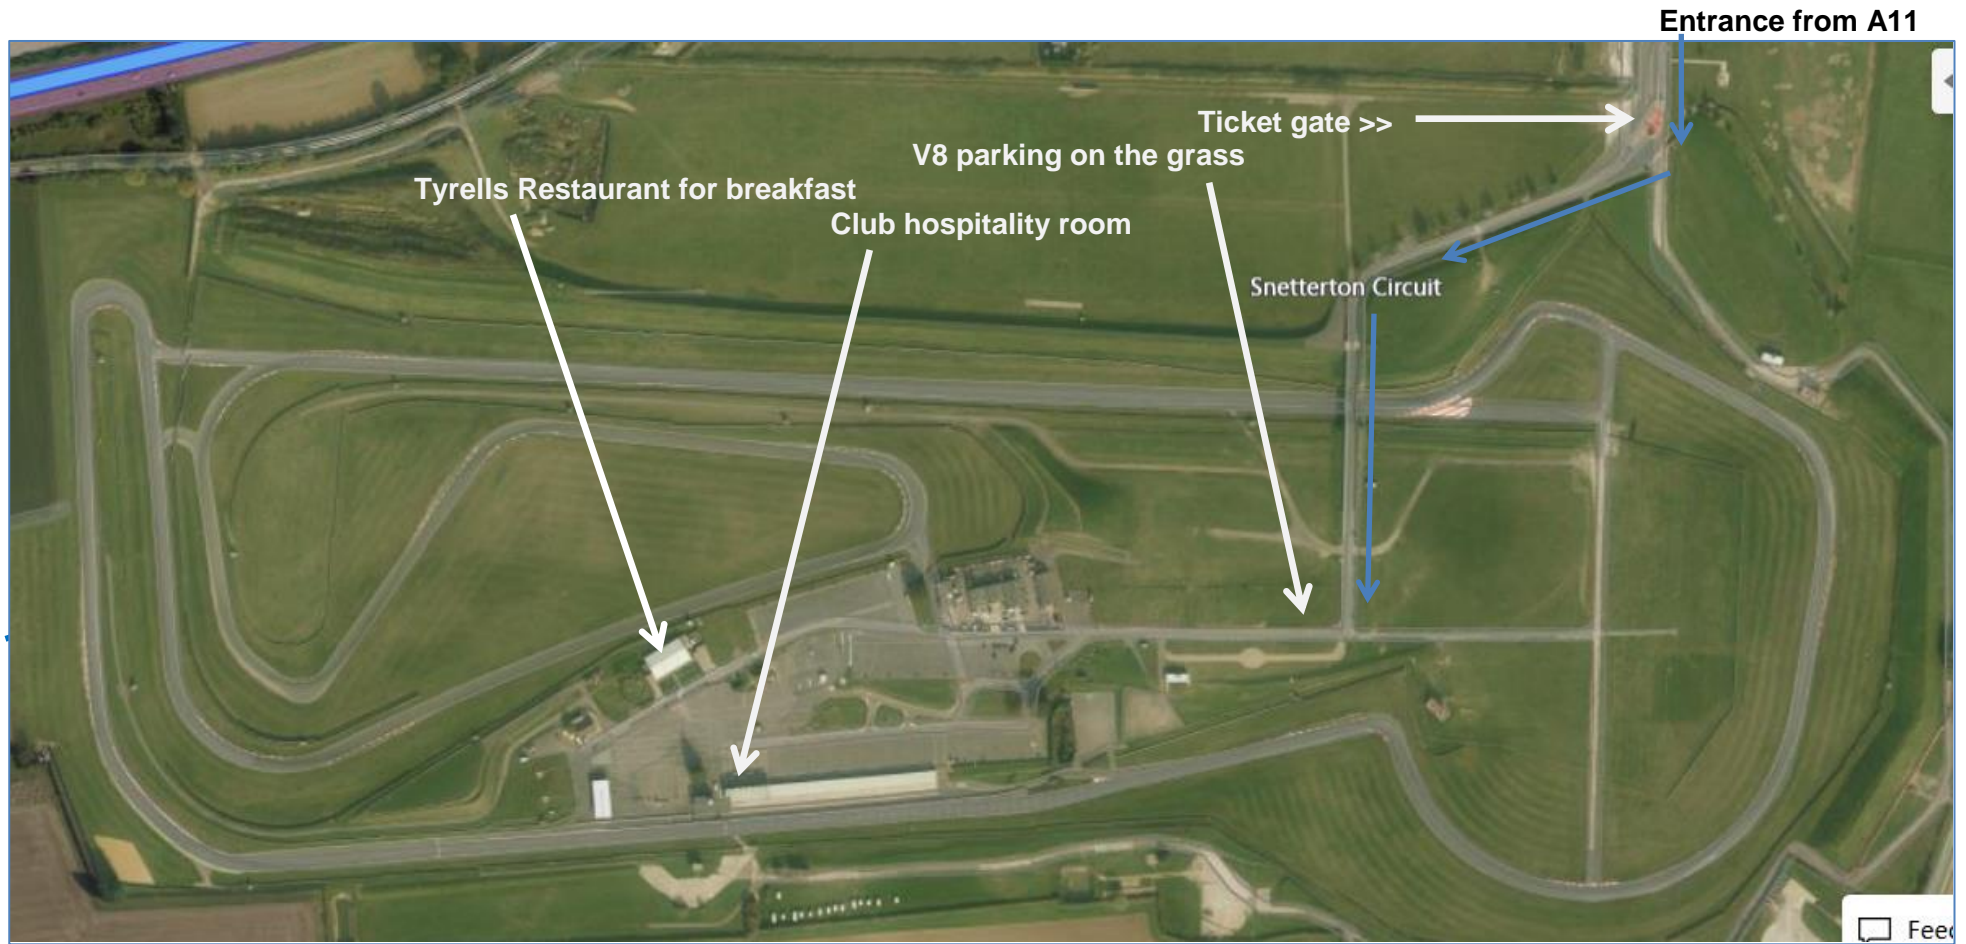

Snetterton Circuit – postcode for satnav: **NR16 2JU**

Tyrells Restaurant

Parking area

Snetterton Circuit – postcode for satnav: NR16 2JU

From Thetford via the bypass and then on the A11 to Snetterton Circuit

Snetterton Circuit – postcode for satnav: **NR16 2JU**

From the M11, A1(M) or the M1 – head east for Thetford