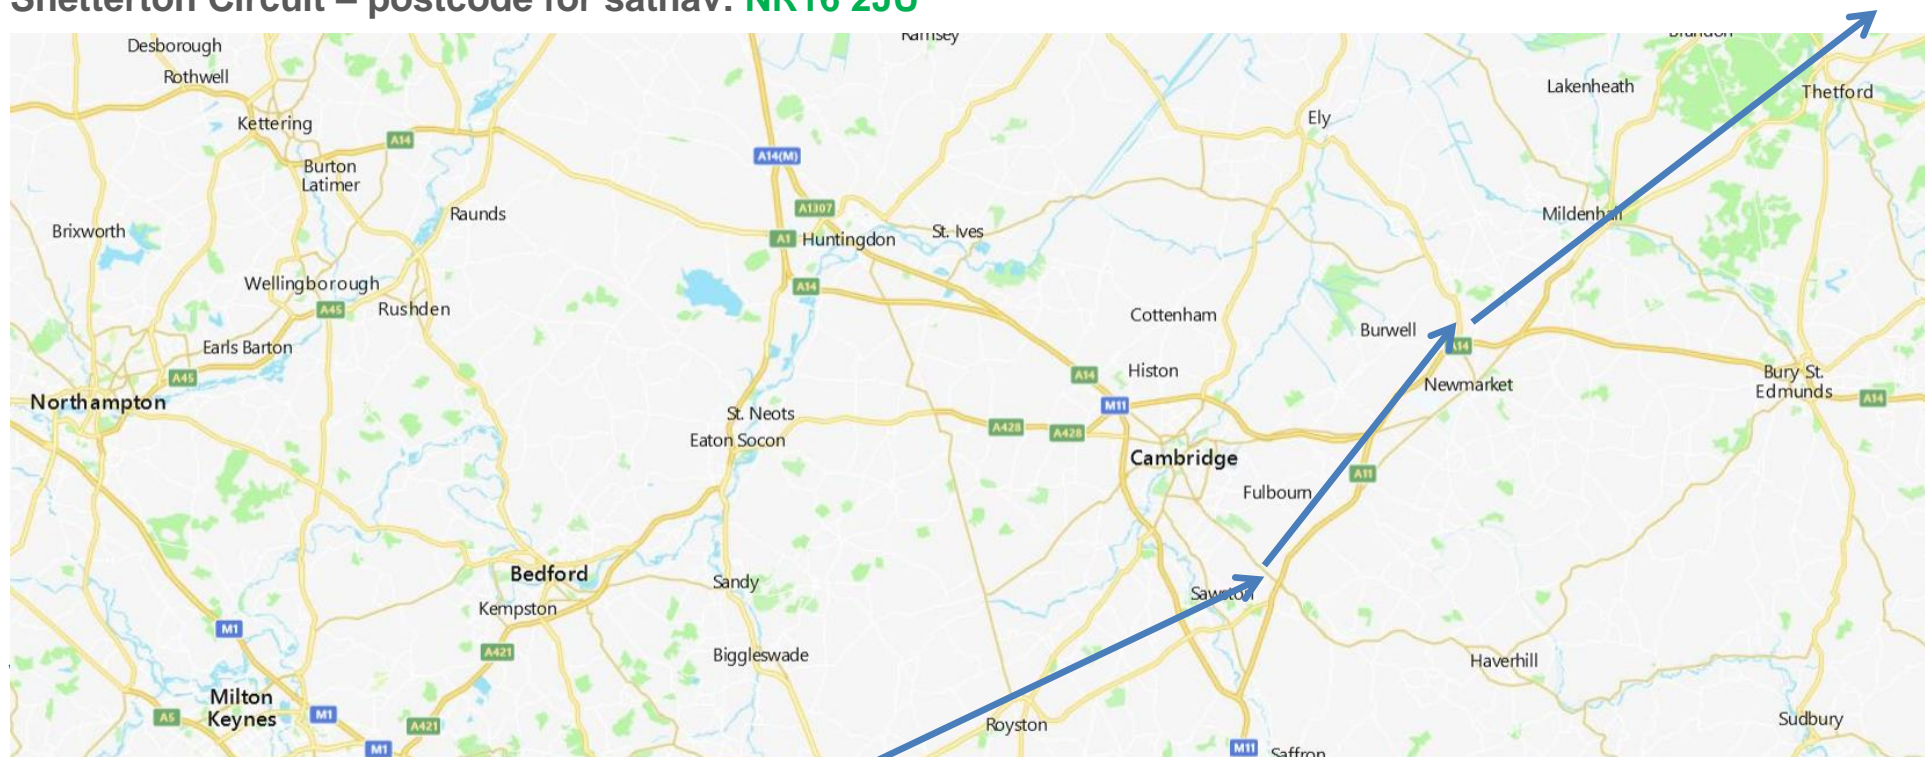

Snetterton Circuit – postcode for satnav: **NR16 2JU**

Tyrells Restaurant

Parking area

Snetterton Circuit – postcode for satnav: NR16 2JU

From Thetford via the bypass and then on the A11 to Snetterton Circuit

Snetterton Circuit – postcode for satnav: **NR16 2JU**

From the M11, A1(M) or the M1 – head east for Thetford