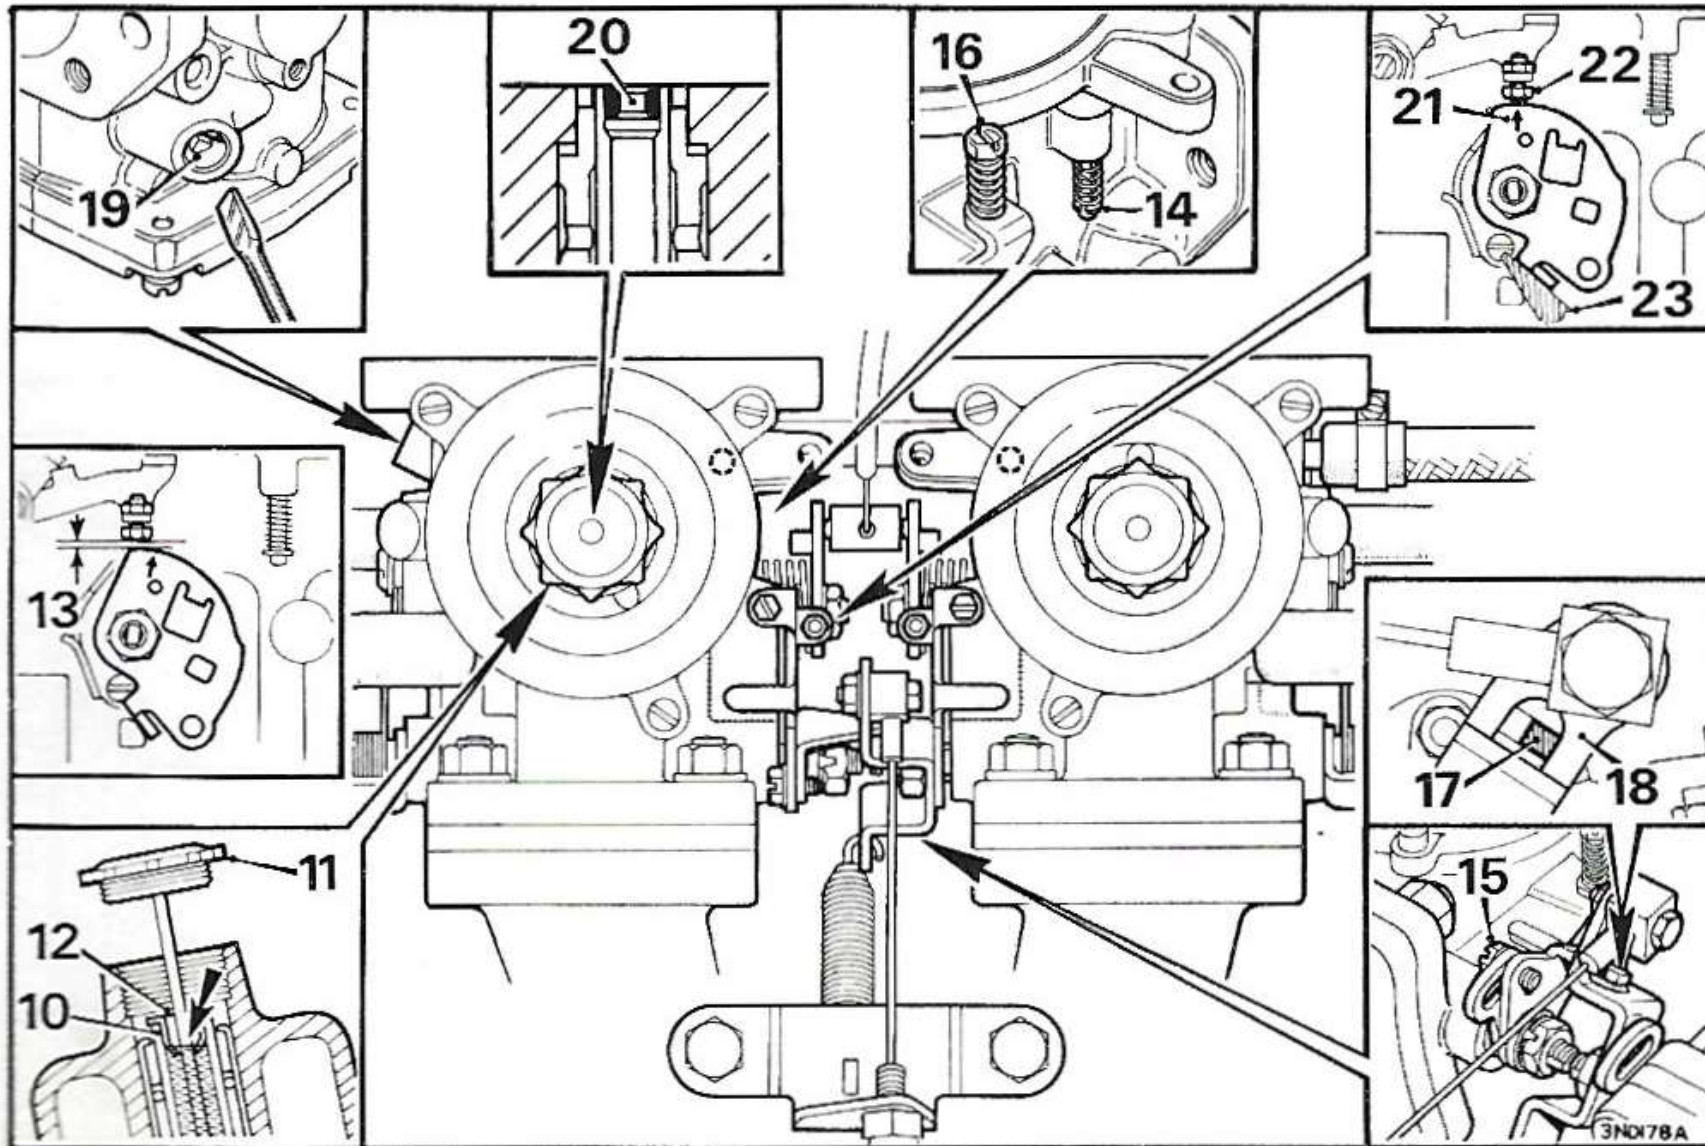

WANTED for the throttle and choke linkages on the twin SUs on the pair of trousers manifold

WANTED for the throttle and choke linkages on the twin SUs on the pair of trousers manifold

I have the carbs from the SD1 and the pair of trousers manifold etc, but I need the bits and pieces to make them work.