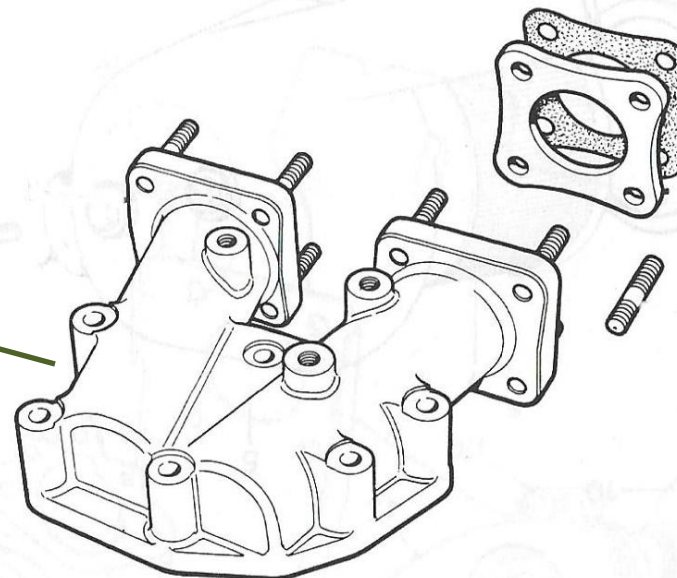

MGBGTV8 carburettor inlet manifold and assembly

Inlet Manifold Assembly BHH 1017

MGB & V8 Parts Catalogue AKM0039 - pages 108-B 119 & B 120

Carburettor Adapter Assembly BHH 988 ("pair of trousers")
MGB & V8 Parts Catalogue AKM0039 - pages 108-D65 & B 66

Why was the Carburettor Adapter Assembly called a "Pair of Trousers" at the MG Plant?

See our note. [More](#)