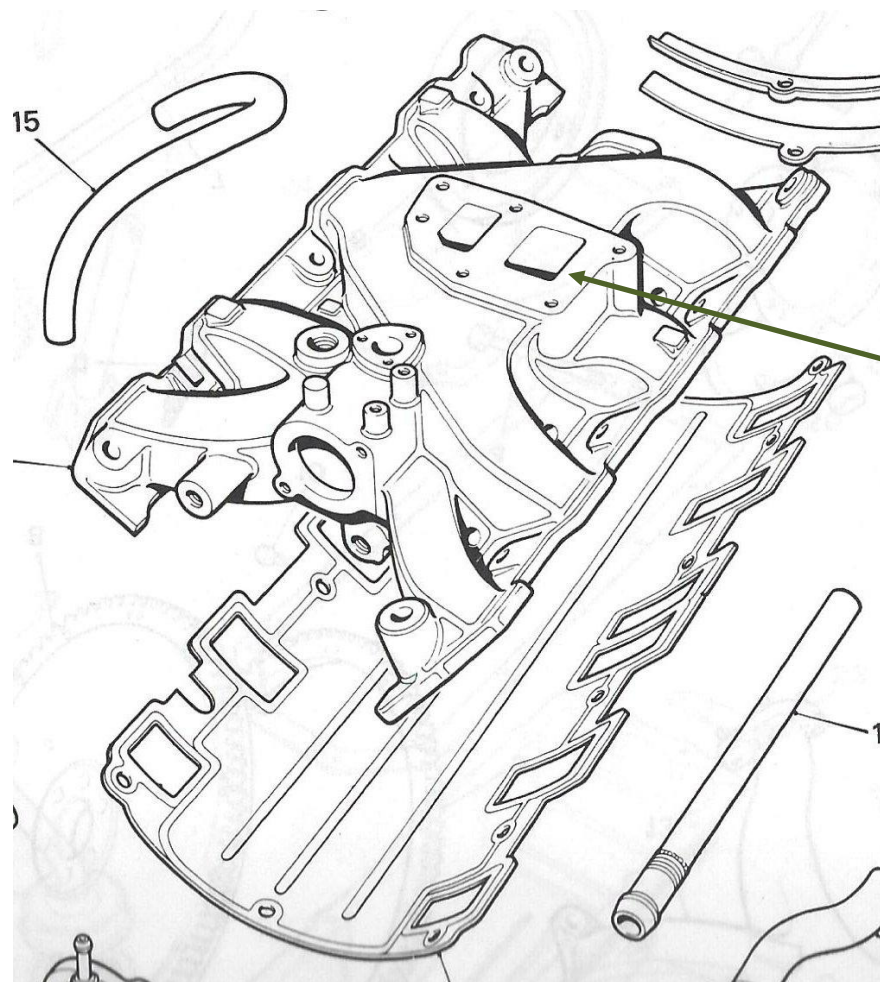

MGBGTV8 carburettor inlet manifold and assembly

Inlet Manifold Assembly BHH 1017

MGB & V8 Parts Catalogue AKM0039 - pages 108-B 119 & B 120

Carburettor Adapter Assembly BHH 988 ("pair of trousers")
MGB & V8 Parts Catalogue AKM0039 - pages 108-D65 & B 66

Why was the Carburettor Adapter Assembly called a "Pair of Trousers" at the MG Plant?

See our note. [More](#)