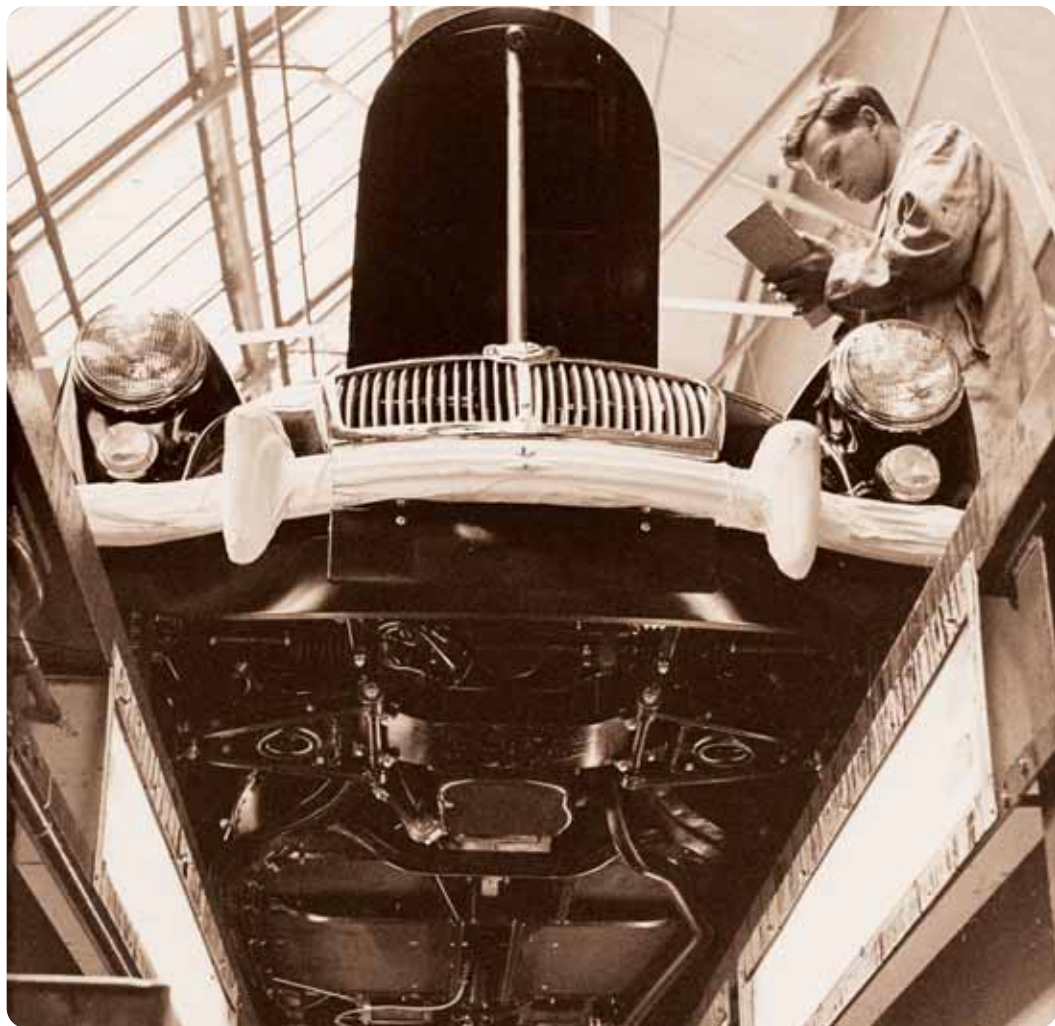

MG CAR CLUB TRADE DIRECTORY

Free to members

MG services, parts suppliers and workshops