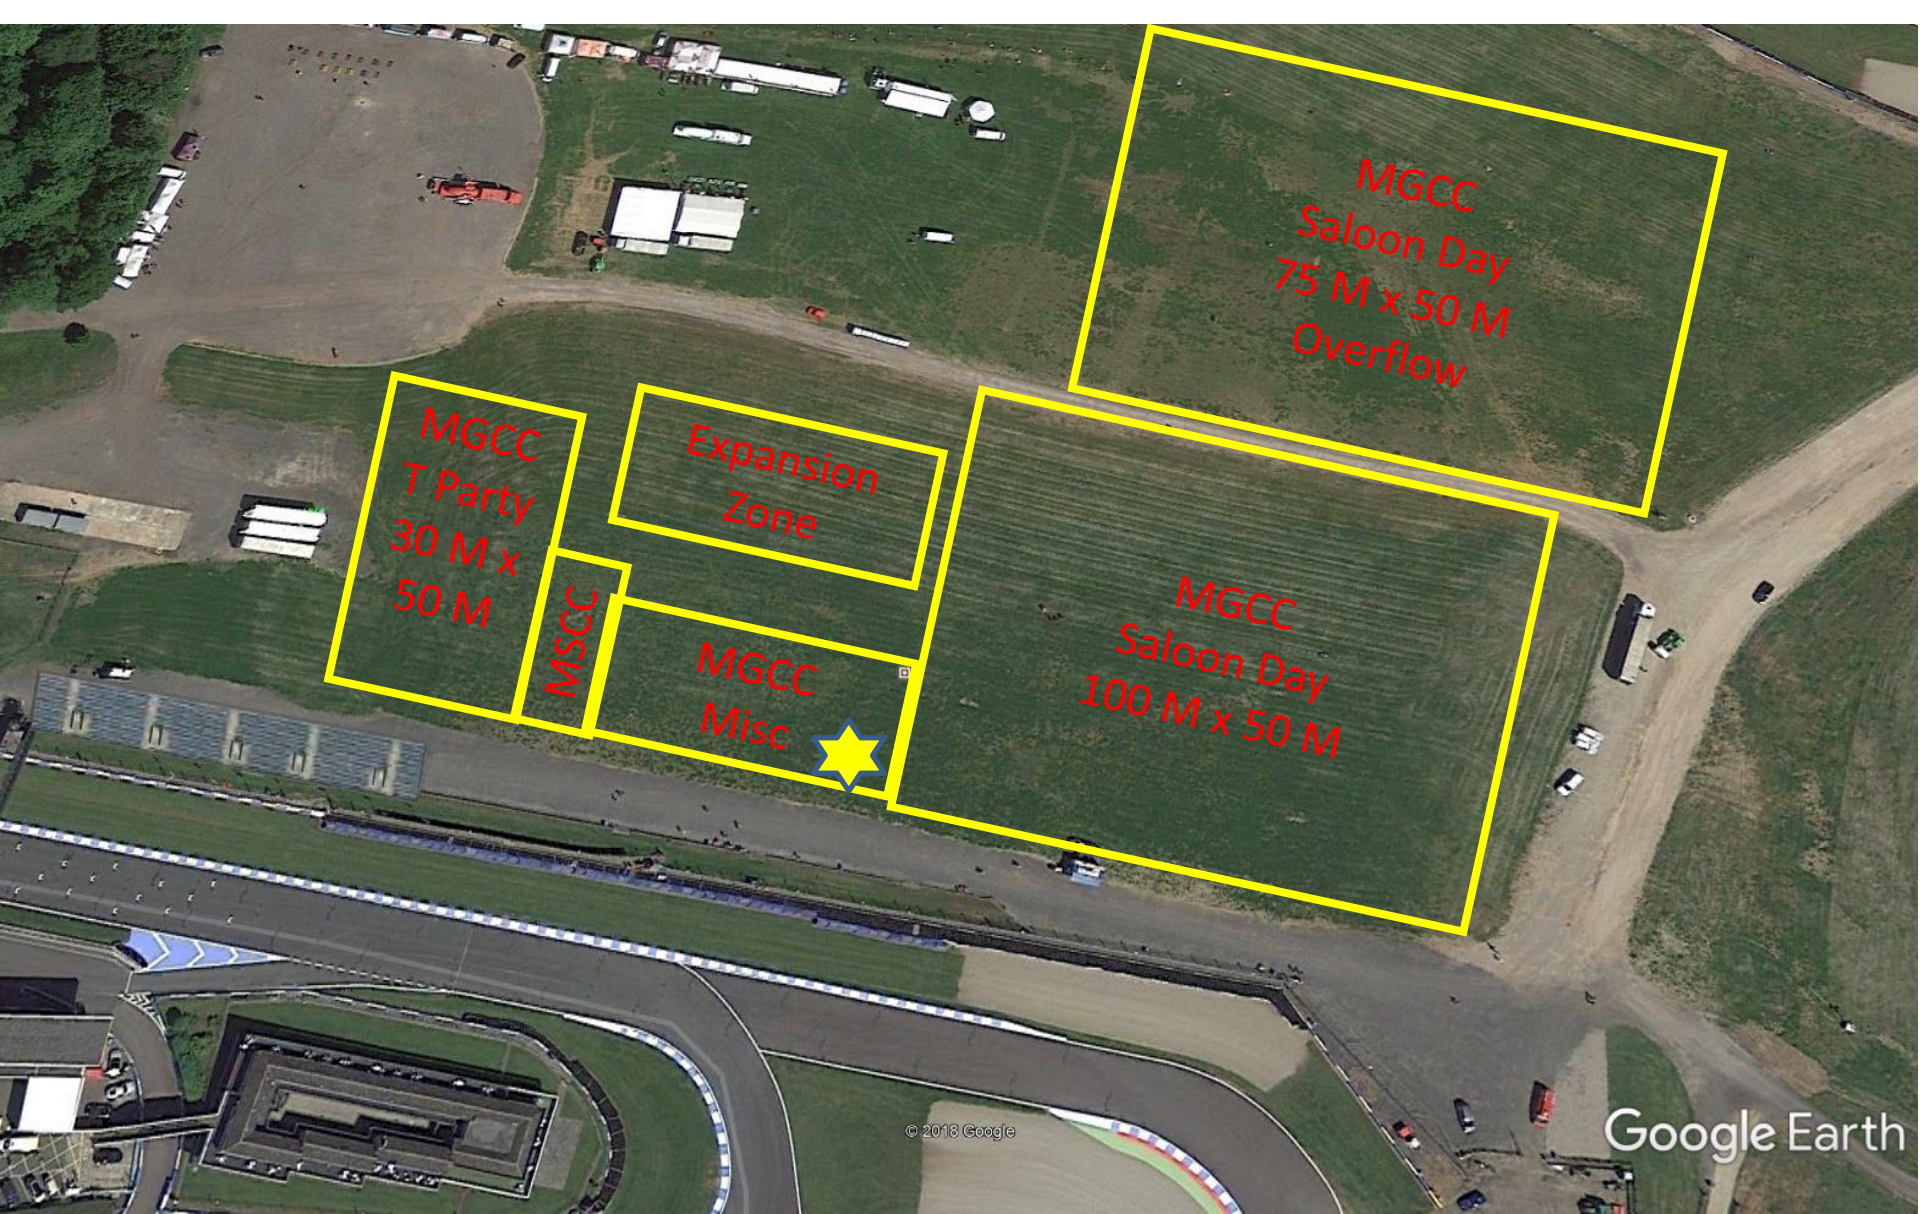

MGCC & MSCC Infield

Tunnel

DE74 2RP

© 2018 Google

Google Earth

Saloon day main area = 160 4Mx3M car spaces

T Party area = 60 4Mx3M car spaces

MGCC Gazebo