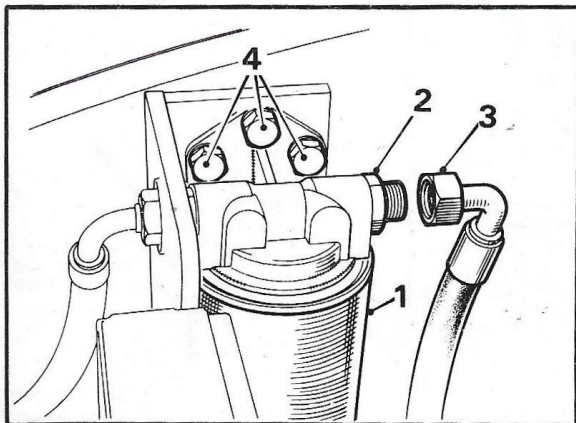

MGBGTV8 spares wanted

**Air cleaner top cover (lid) (10) and casing - the nearside lid is wanted.**

**Sleeve on the air cleaner lid BHH1162 (9)**

**Air temperature control assembly BHH1163 both nearside and offside units (2)**

**Air pie (sometimes called a claw) BHH1255 both nearside and offside units (11)**

**Oil filter housing and associated rigid pipes**  
 Three bolts (4) secure the filter head to the mounting bracket on the offside inner wing.  
 BHH1104 pipe, pump to filter  
 BHH1341 pipe, filter to oil cooler.  
 BHH1103 pipe, cooler to pump