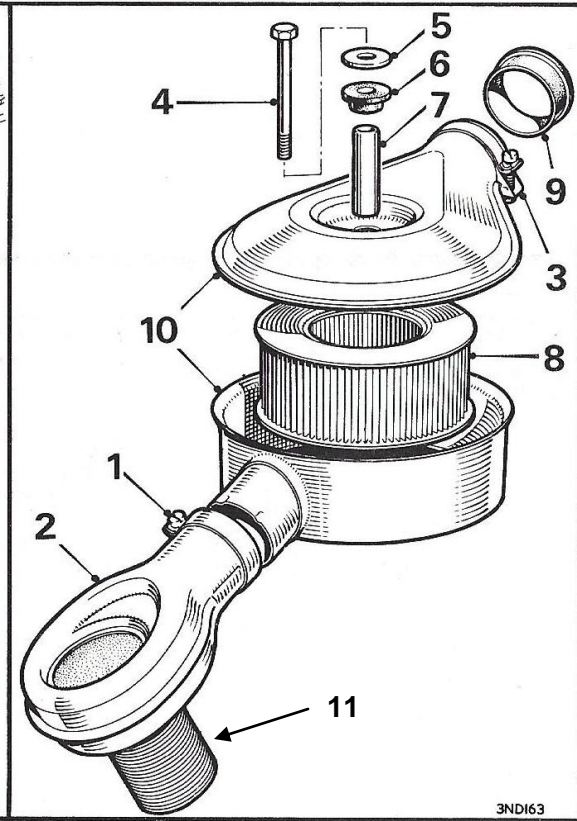

MGBGTV8 spares wanted

**Air cleaner top cover (lid) (10) and casing - the nearside lid is wanted.**

**Sleeve on the air cleaner lid BHH1162 (9)**

**Air temperature control assembly BHH1163 both nearside and offside units (2)**

**Air pie (sometimes called a claw) BHH1255 both nearside and offside units (11)**

**Oil filter housing and associated rigid pipes**  
 Three bolts (4) secure the filter head to the mounting bracket on the offside inner wing.  
 BHH1104 pipe, pump to filter  
 BHH1341 pipe, filter to oil cooler.  
 BHH1103 pipe, cooler to pump

**Coolant expansion tank**

**Cooling**

No	PART No	DESCRIPTION	QTY	REMARKS
1	ARA2634	Plug-Plastic	1	Alternative
1	ARA2404	Plug-Brass	1	Alternative
2	TRS1418	O' Ring	1	Alternative
2	TRS1418A	Seal, Plastic	1	
3	GRH1002/M	Hose, radiator/expansion tank	a/r	1/2 metre
3	GRH1001/M	Hose, overflow	a/r	1/2 metre
4	21K8341	Clip (for item 3)	a/r	
5	ARH250	Expansion Tank	1	
6	BHH2132	Bracket, tank mounting	1	
7	GRC110	Pressure Cap (tank)	1	
8	ARC88	Radiator (New)	1	Chrome bumper
8	ARC88E	Radiator (Reconditioned)	1	Chrome bumper
8	NRP1059	Radiator (New)	1	Rubber bumper
8	NRP1059E	Radiator (Reconditioned)	1	Rubber bumper
9	GRH512	Hose, Top	1	
10	GHC1622	Clip, hose (jubilee type)	2	Alternative
10	GHC1622A	Clip, hose (wire type)	2	Alternative
11	GRH511	Hose, Bottom	1	
12	GHC1217	Clip, hose (jubilee type)	2	Alternative
12	GHC1217A	Clip, hose (wire type)	2	Alternative
13	BHH1052	Bracket, RH (radiator mounting)	1	