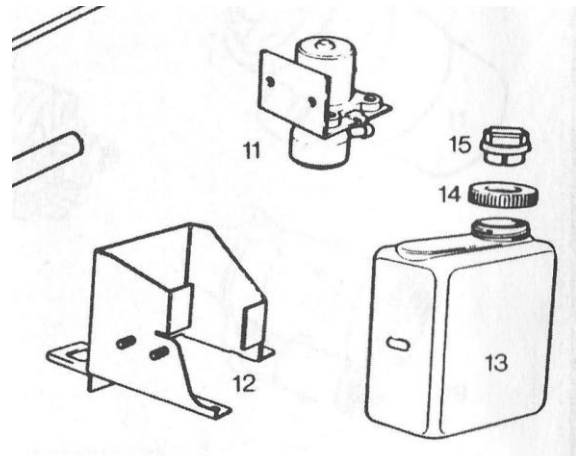

MGBGTV8 spares wanted

**Air cleaner top cover (lid) (10) and casing - the nearside lid is wanted.**

**Sleeve on the air cleaner lid BHH1162 (9)**

**Air temperature control assembly BHH1163 both nearside and offside units (2)**

**Air pie (sometimes called a claw) BHH1255 both nearside and offside units (11)**

**Oil filter housing and associated rigid pipes**  
 Three bolts (4) secure the filter head to the mounting bracket on the offside inner wing.  
 BHH1104 pipe, pump to filter  
 BHH1341 pipe, filter to oil cooler.  
 BHH1103 pipe, cooler to pump

**Coolant expansion tank**

**Cooling**

No	PART No	DESCRIPTION	QTY	REMARKS
1	ARA2634	Plug-Plastic	1	Alternative
1	ARA2404	Plug-Brass	1	Alternative
2	TRS1418	O' Ring	1	Alternative
2	TRS1418A	Seal, Plastic	1	
3	GRH1002/M	Hose, radiator/expansion tank	a/r	1/2 metre
3	GRH1001/M	Hose, overflow	a/r	1/2 metre
4	21K8341	Clip (for item 3)	a/r	
5	ARH250	Expansion Tank	1	
6	BHH2132	Bracket, tank mounting	1	
7	GRC110	Pressure Cap (tank)	1	
8	ARC88	Radiator (New)	1	Chrome bumper
8	ARC88E	Radiator (Reconditioned)	1	Chrome bumper
8	NRP1059	Radiator (New)	1	Rubber bumper
8	NRP1059E	Radiator (Reconditioned)	1	Rubber bumper
9	GRH512	Hose, Top	1	
10	GHC1622	Clip, hose (jubilee type)	2	Alternative
10	GHC1622A	Clip, hose (wire type)	2	Alternative
11	GRH511	Hose, Bottom	1	
12	GHC1217	Clip, hose (jubilee type)	2	Alternative
12	GHC1217A	Clip, hose (wire type)	2	Alternative
13	BHH1052	Bracket, RH (radiator mounting)	1	