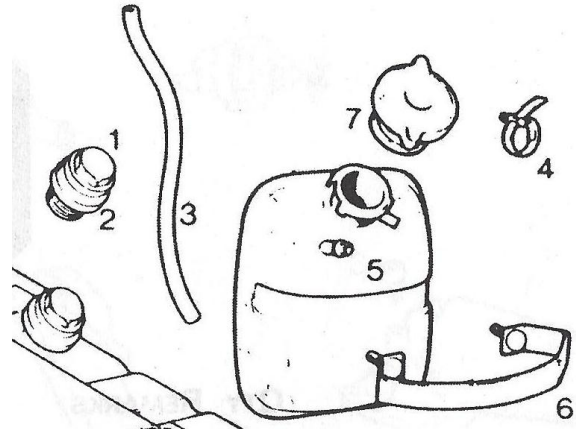

MGBGTV8 spares wanted

**Air cleaner top cover (lid) (10) and casing - the nearside lid is wanted.**

**Sleeve on the air cleaner lid BHH1162 (9)**

**Air temperature control assembly BHH1163 both nearside and offside units (2)**

**Air pie (sometimes called a claw) BHH1255 both nearside and offside units (11)**

**Oil filter housing and associated rigid pipes**  
 Three bolts (4) secure the filter head to the mounting bracket on the offside inner wing.  
 BHH1104 pipe, pump to filter  
 BHH1341 pipe, filter to oil cooler.  
 BHH1103 pipe, cooler to pump

**Coolant expansion tank**

**Cooling**

No	PART No	DESCRIPTION	QTY	REMARKS
1	ARA2634	Plug-Plastic	1	Alternative
1	ARA2404	Plug-Brass	1	Alternative
2	TRS1418	O' Ring	1	Alternative
2	TRS1418A	Seal, Plastic	1	
3	GRH1002/M	Hose, radiator/expansion tank	a/r	1/2 metre
3	GRH1001/M	Hose, overflow	a/r	1/2 metre
4	21K8341	Clip (for item 3)	a/r	
5	ARH250	Expansion Tank	1	
6	BHH2132	Bracket, tank mounting	1	
7	GRC110	Pressure Cap (tank)	1	
8	ARC88	Radiator (New)	1	Chrome bumper
8	ARC88E	Radiator (Reconditioned)	1	Chrome bumper
8	NRP1059	Radiator (New)	1	Rubber bumper
8	NRP1059E	Radiator (Reconditioned)	1	Rubber bumper
9	GRH512	Hose, Top	1	
10	GHC1622	Clip, hose (jubilee type)	2	Alternative
10	GHC1622A	Clip, hose (wire type)	2	Alternative
11	GRH511	Hose, Bottom	1	
12	GHC1217	Clip, hose (jubilee type)	2	Alternative
12	GHC1217A	Clip, hose (wire type)	2	Alternative
13	BHH1052	Bracket, RH (radiator mounting)	1	