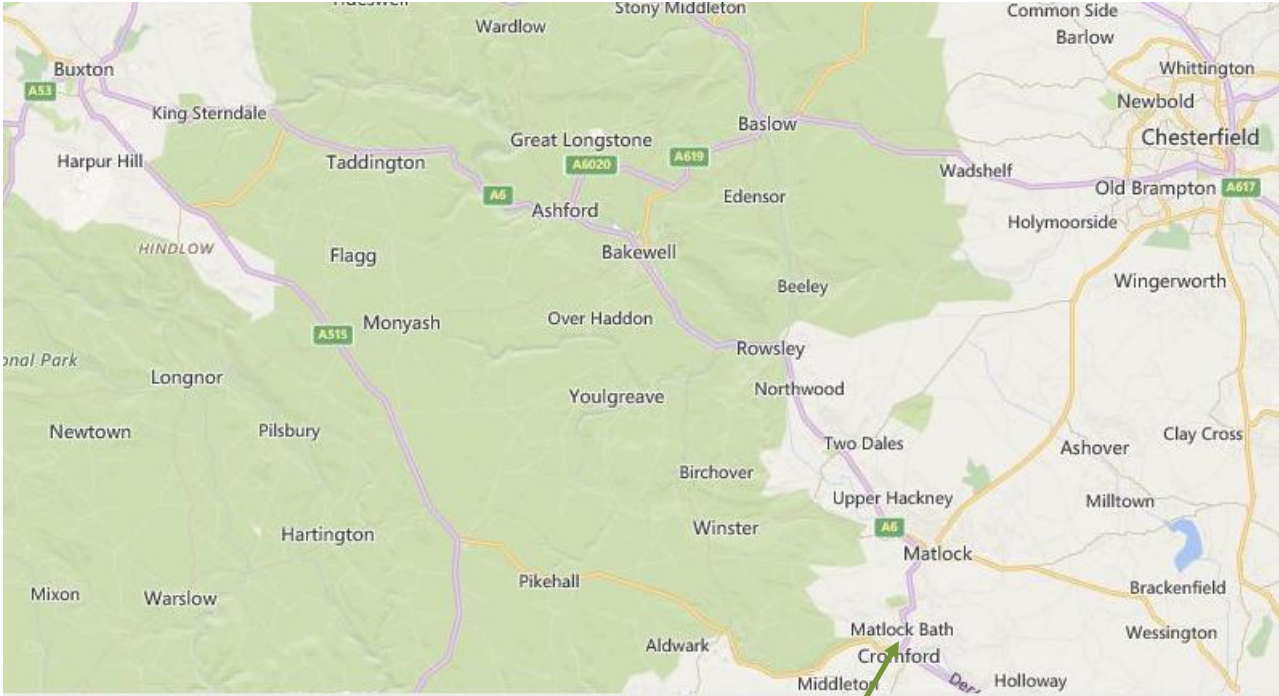

Finding the New Bath Hotel and Spa, Matlock Bath, Matlock, Derbyshire

New Bath Hotel and Spa, Matlock Bath, Matlock, Derbyshire DE4 3PX