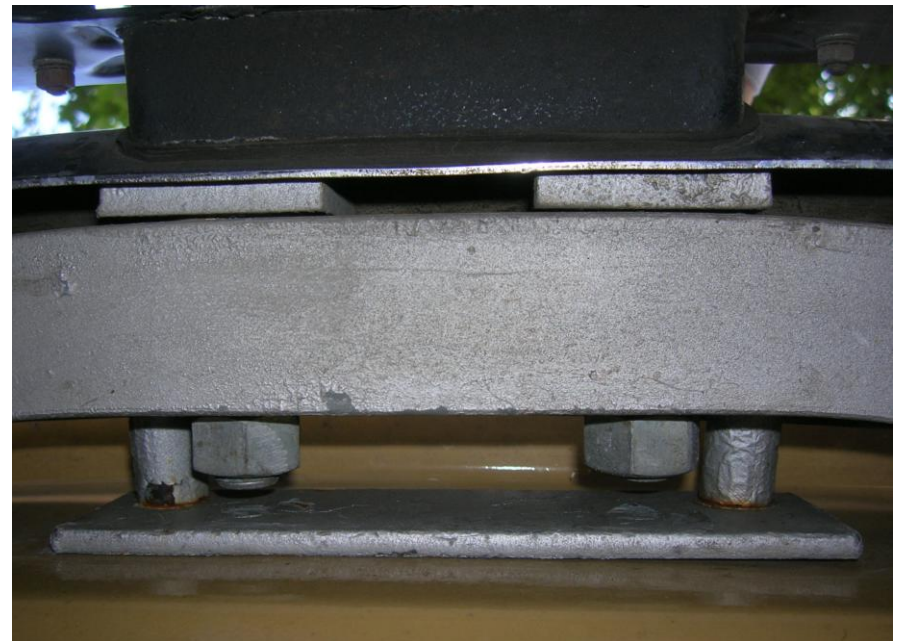

Witter towbar car fitted to an original MGBGTV8 chrome rear bumper with twin electrical outlets

Witter towbar car fitted to an original MGBGTV8 chrome rear bumper with twin electrical outlets for vehicle lighting and power supplies.