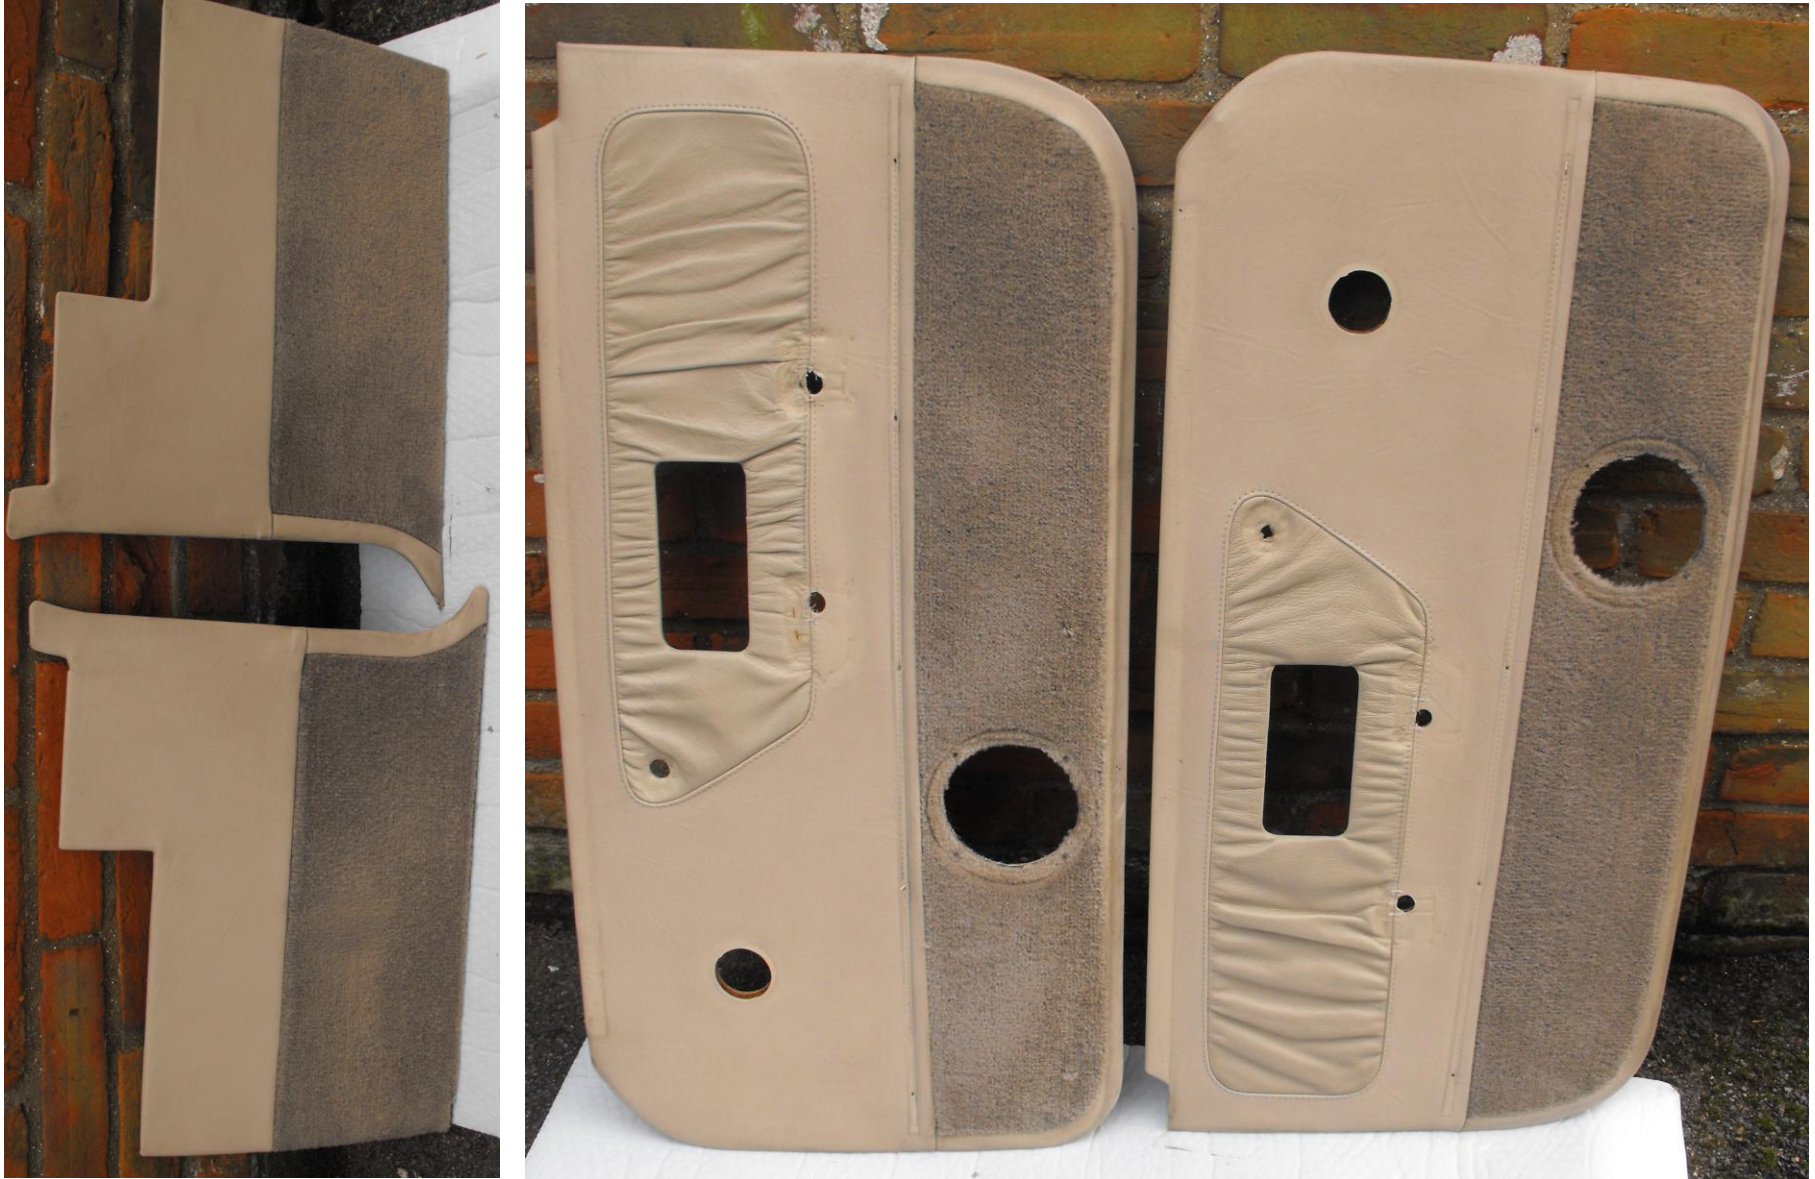

RV8 Spares for Sale – interior trim items

A pair of RV8 kick board panels and a pair of RV8 door panels plus a pair of interior window winder handles.

Price is £125.00

Courier delivery £9.60 to UK mainland addresses, or collect from Walsham Le Willows, Bury St Edmunds, Suffolk.